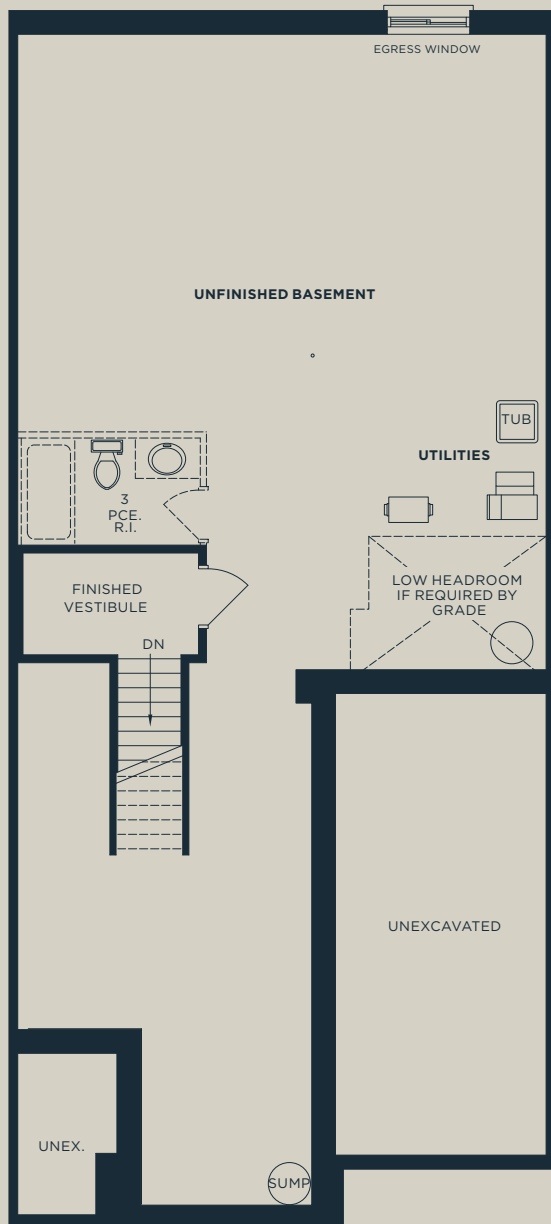

GLENWOOD

INTERIOR UNIT • 1251 SQFT
BUNGALOW

WALKOUT BASEMENT

LOOKOUT BASEMENT

BASEMENT FLOOR PLAN

ELEVATION A

ELEVATION B

MAIN FLOOR PLAN