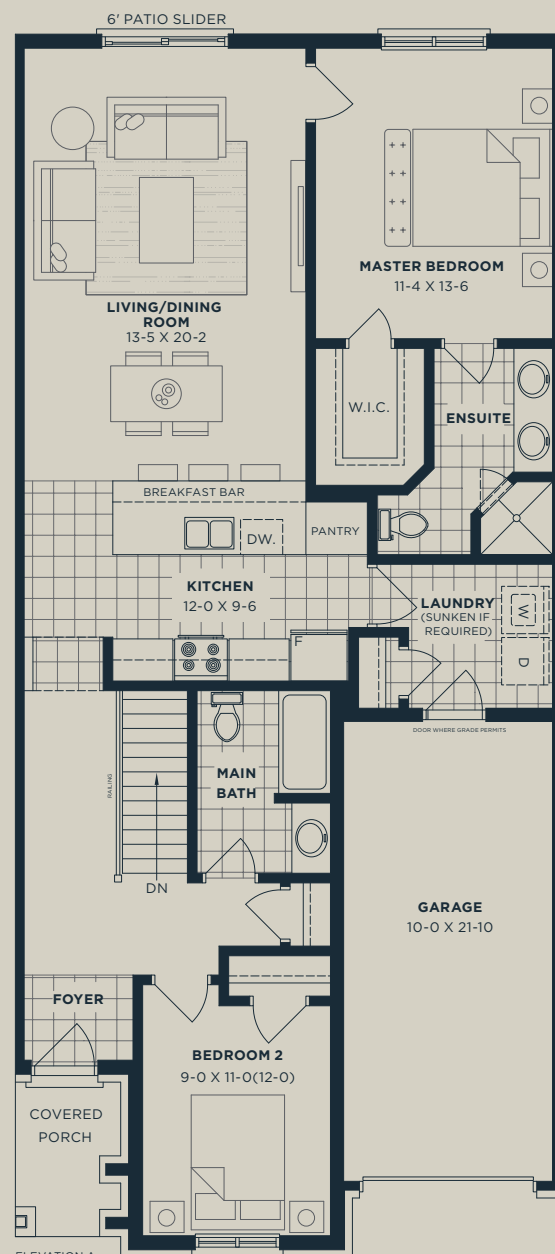

GLENWOOD

INTERIOR UNIT • 1251 SQFT
BUNGALOW

WALKOUT BASEMENT

LOOKOUT BASEMENT

BASEMENT FLOOR PLAN

ELEVATION A

ELEVATION B

MAIN FLOOR PLAN